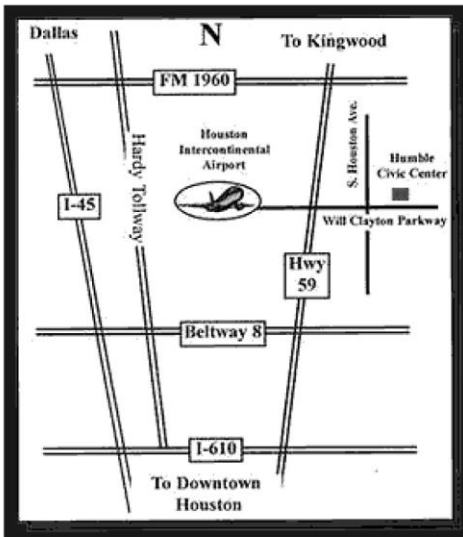

**AREA MAPS**

Its easy to find us, and just about everything you want is very close by!

**Yahoo Map**

Humble civic center and arena complex are located north of downtown Houston near Bush

Intercontinental Airport. Exit

US 59 North at Will Clayton Parkway.

Go east on Will Clayton Parkway approximately 1 mile. The physical address is

**8233 Will Clayton Parkway.**

To get to the Humble Civic Arena, turn into the Humble Civic Center parking lot and go to the right. The Humble Civic Arena is located directly east of the Humble Civic Center behind the apartments.