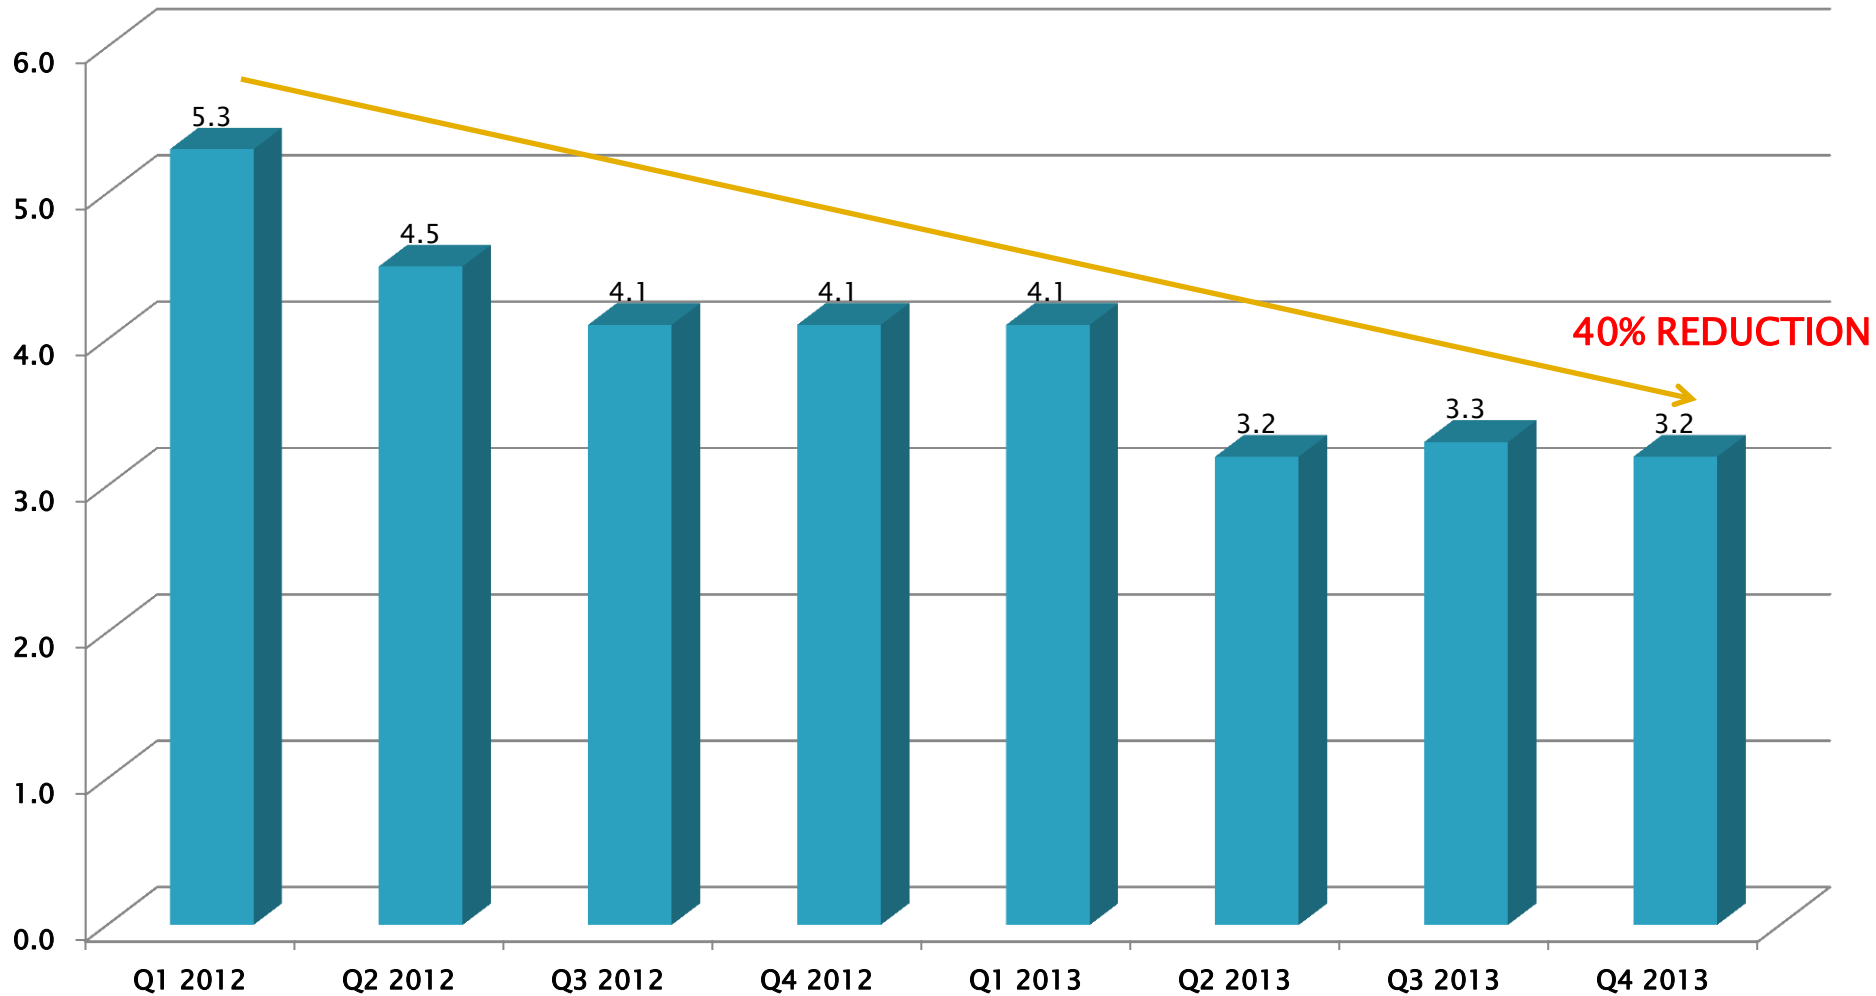

Average MOB Days