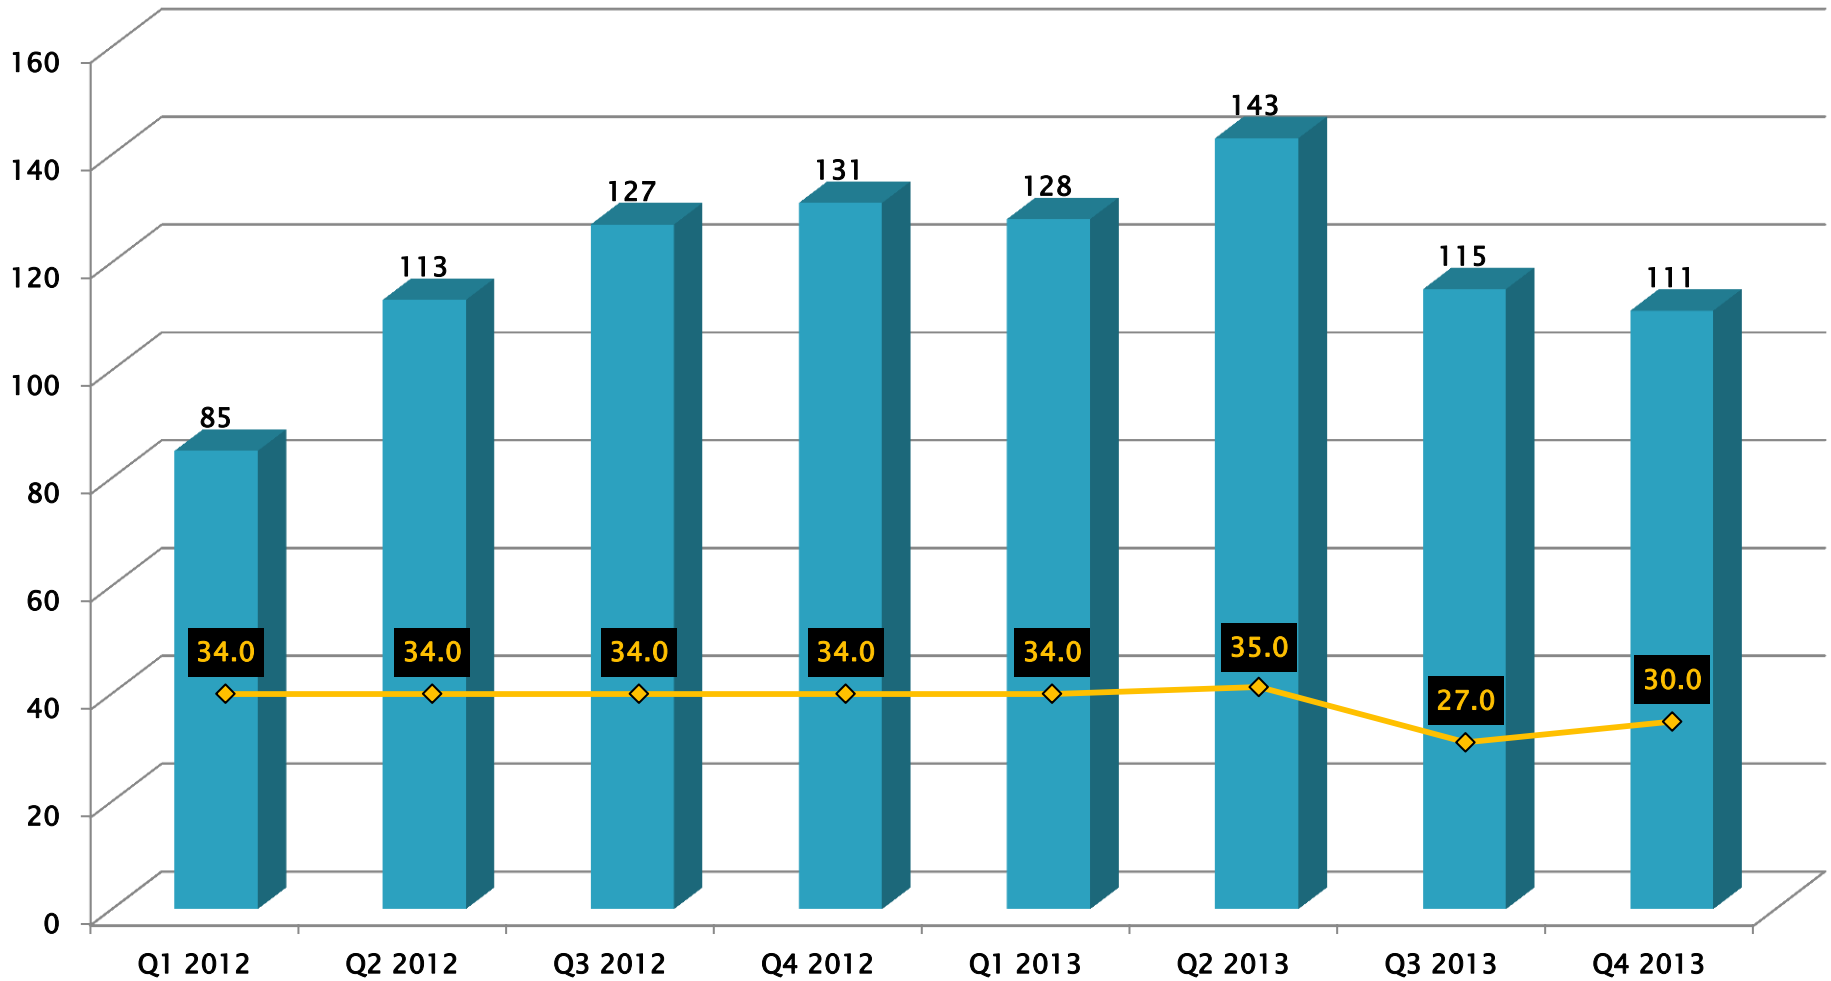

Number of Rigs & Moves