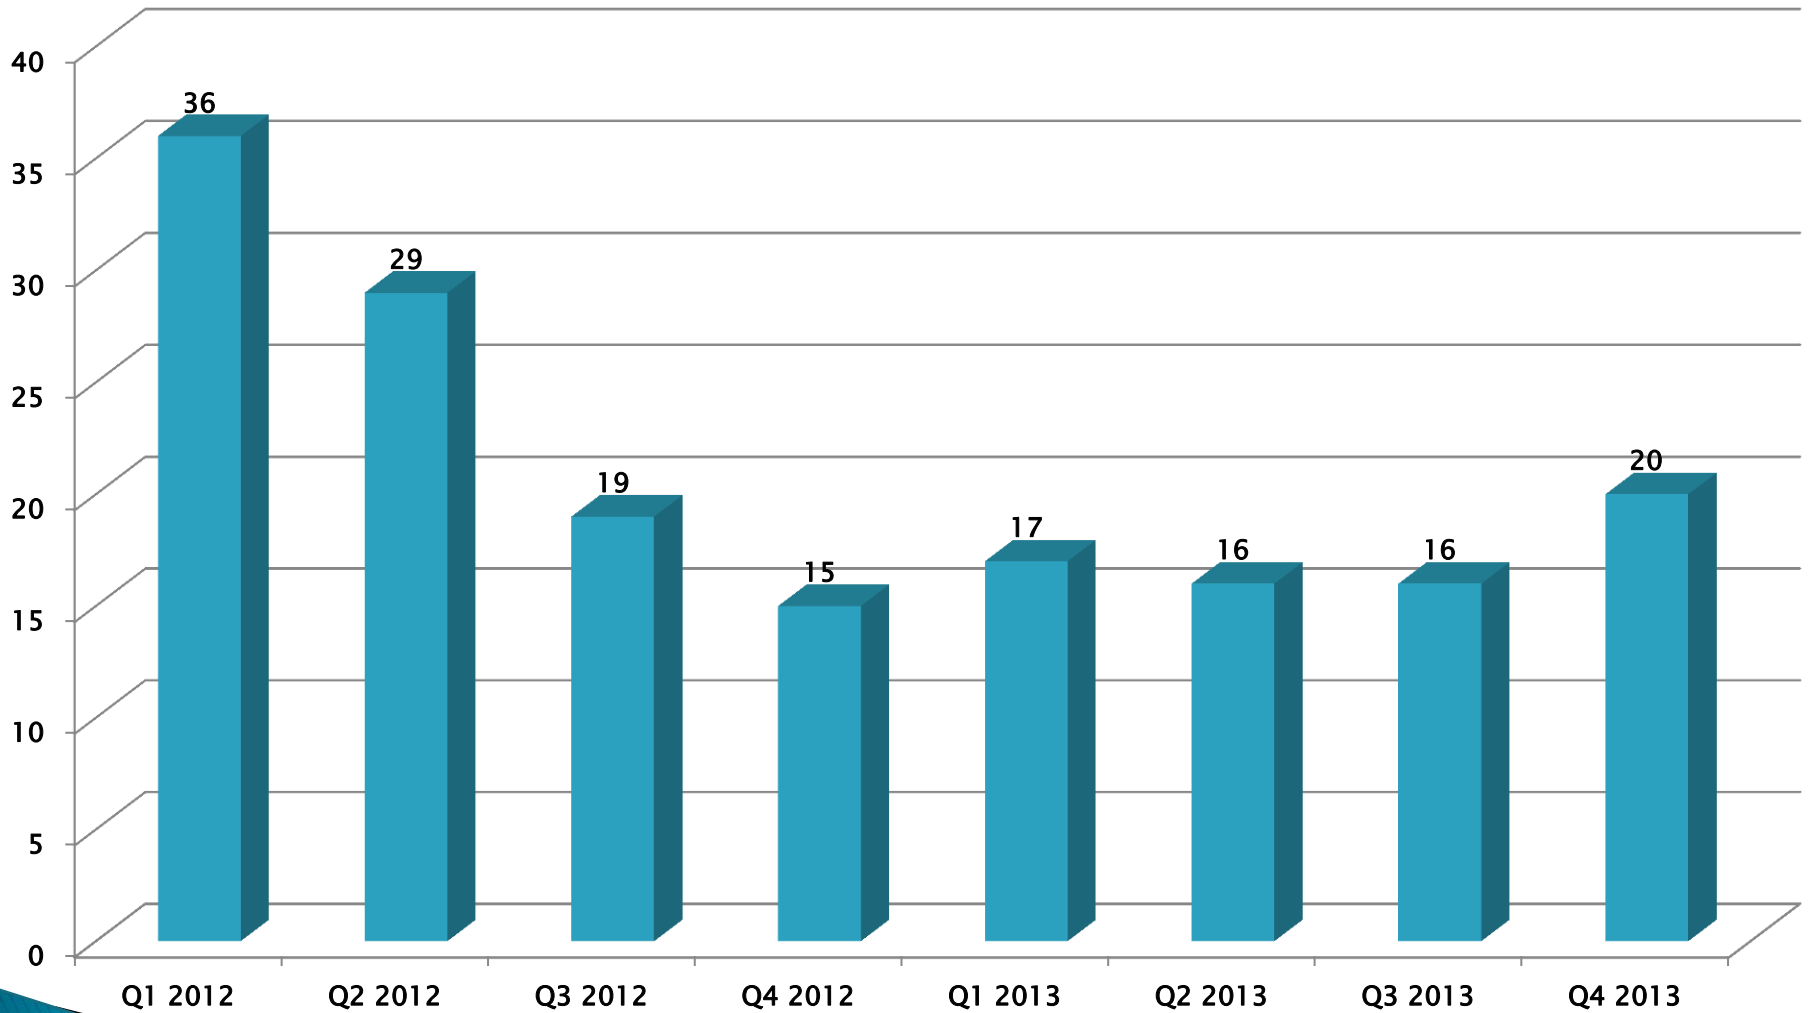

Average MOB Miles