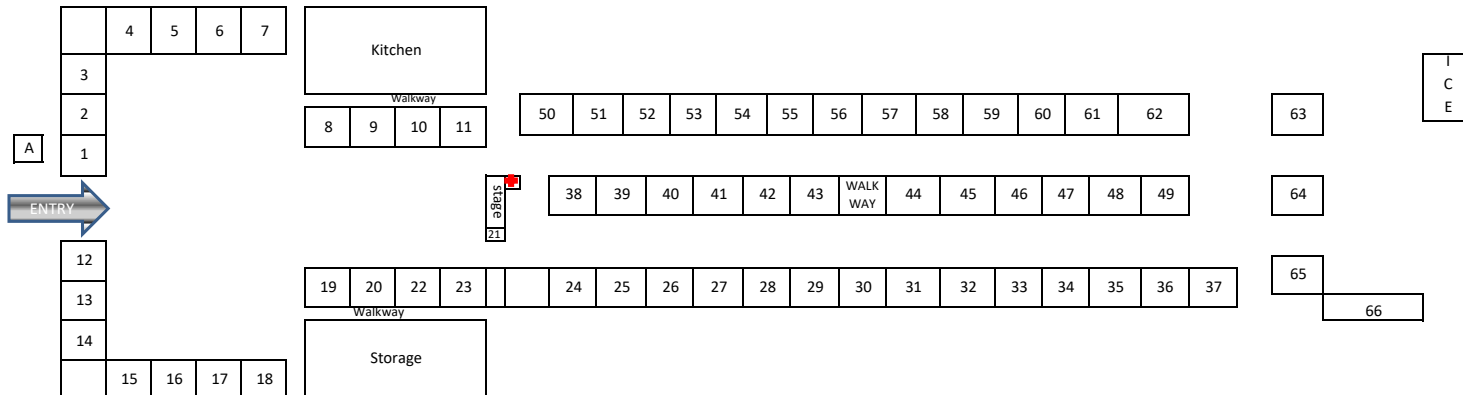

**AADE**  
AMERICAN ASSOCIATION  
of DRILLING ENGINEERS

**PATTERSON-UTI**  
**NEXTIER**  
TITLE SPONSOR

**2023 AADE F5 BOOTH LAYOUT**

- 1 STALLION
- 2 TECHNIPFMC
- 3 TECHNIPFMC
- 4 VERTEX DOWNHOLE
- 5 EXPRO
- 6 PROFRAC
- 7 BAKER HUGHES
- 8 QUALITY RENTAL TOOLS
- 9 KLX DIRECTIONAL
- 10 NEXTIER
- 11 NEXTIER
- 12 DOWNING/AM. WELL SVCS
- 13 STELLAR
- 14 STELLAR
- 15 OHH